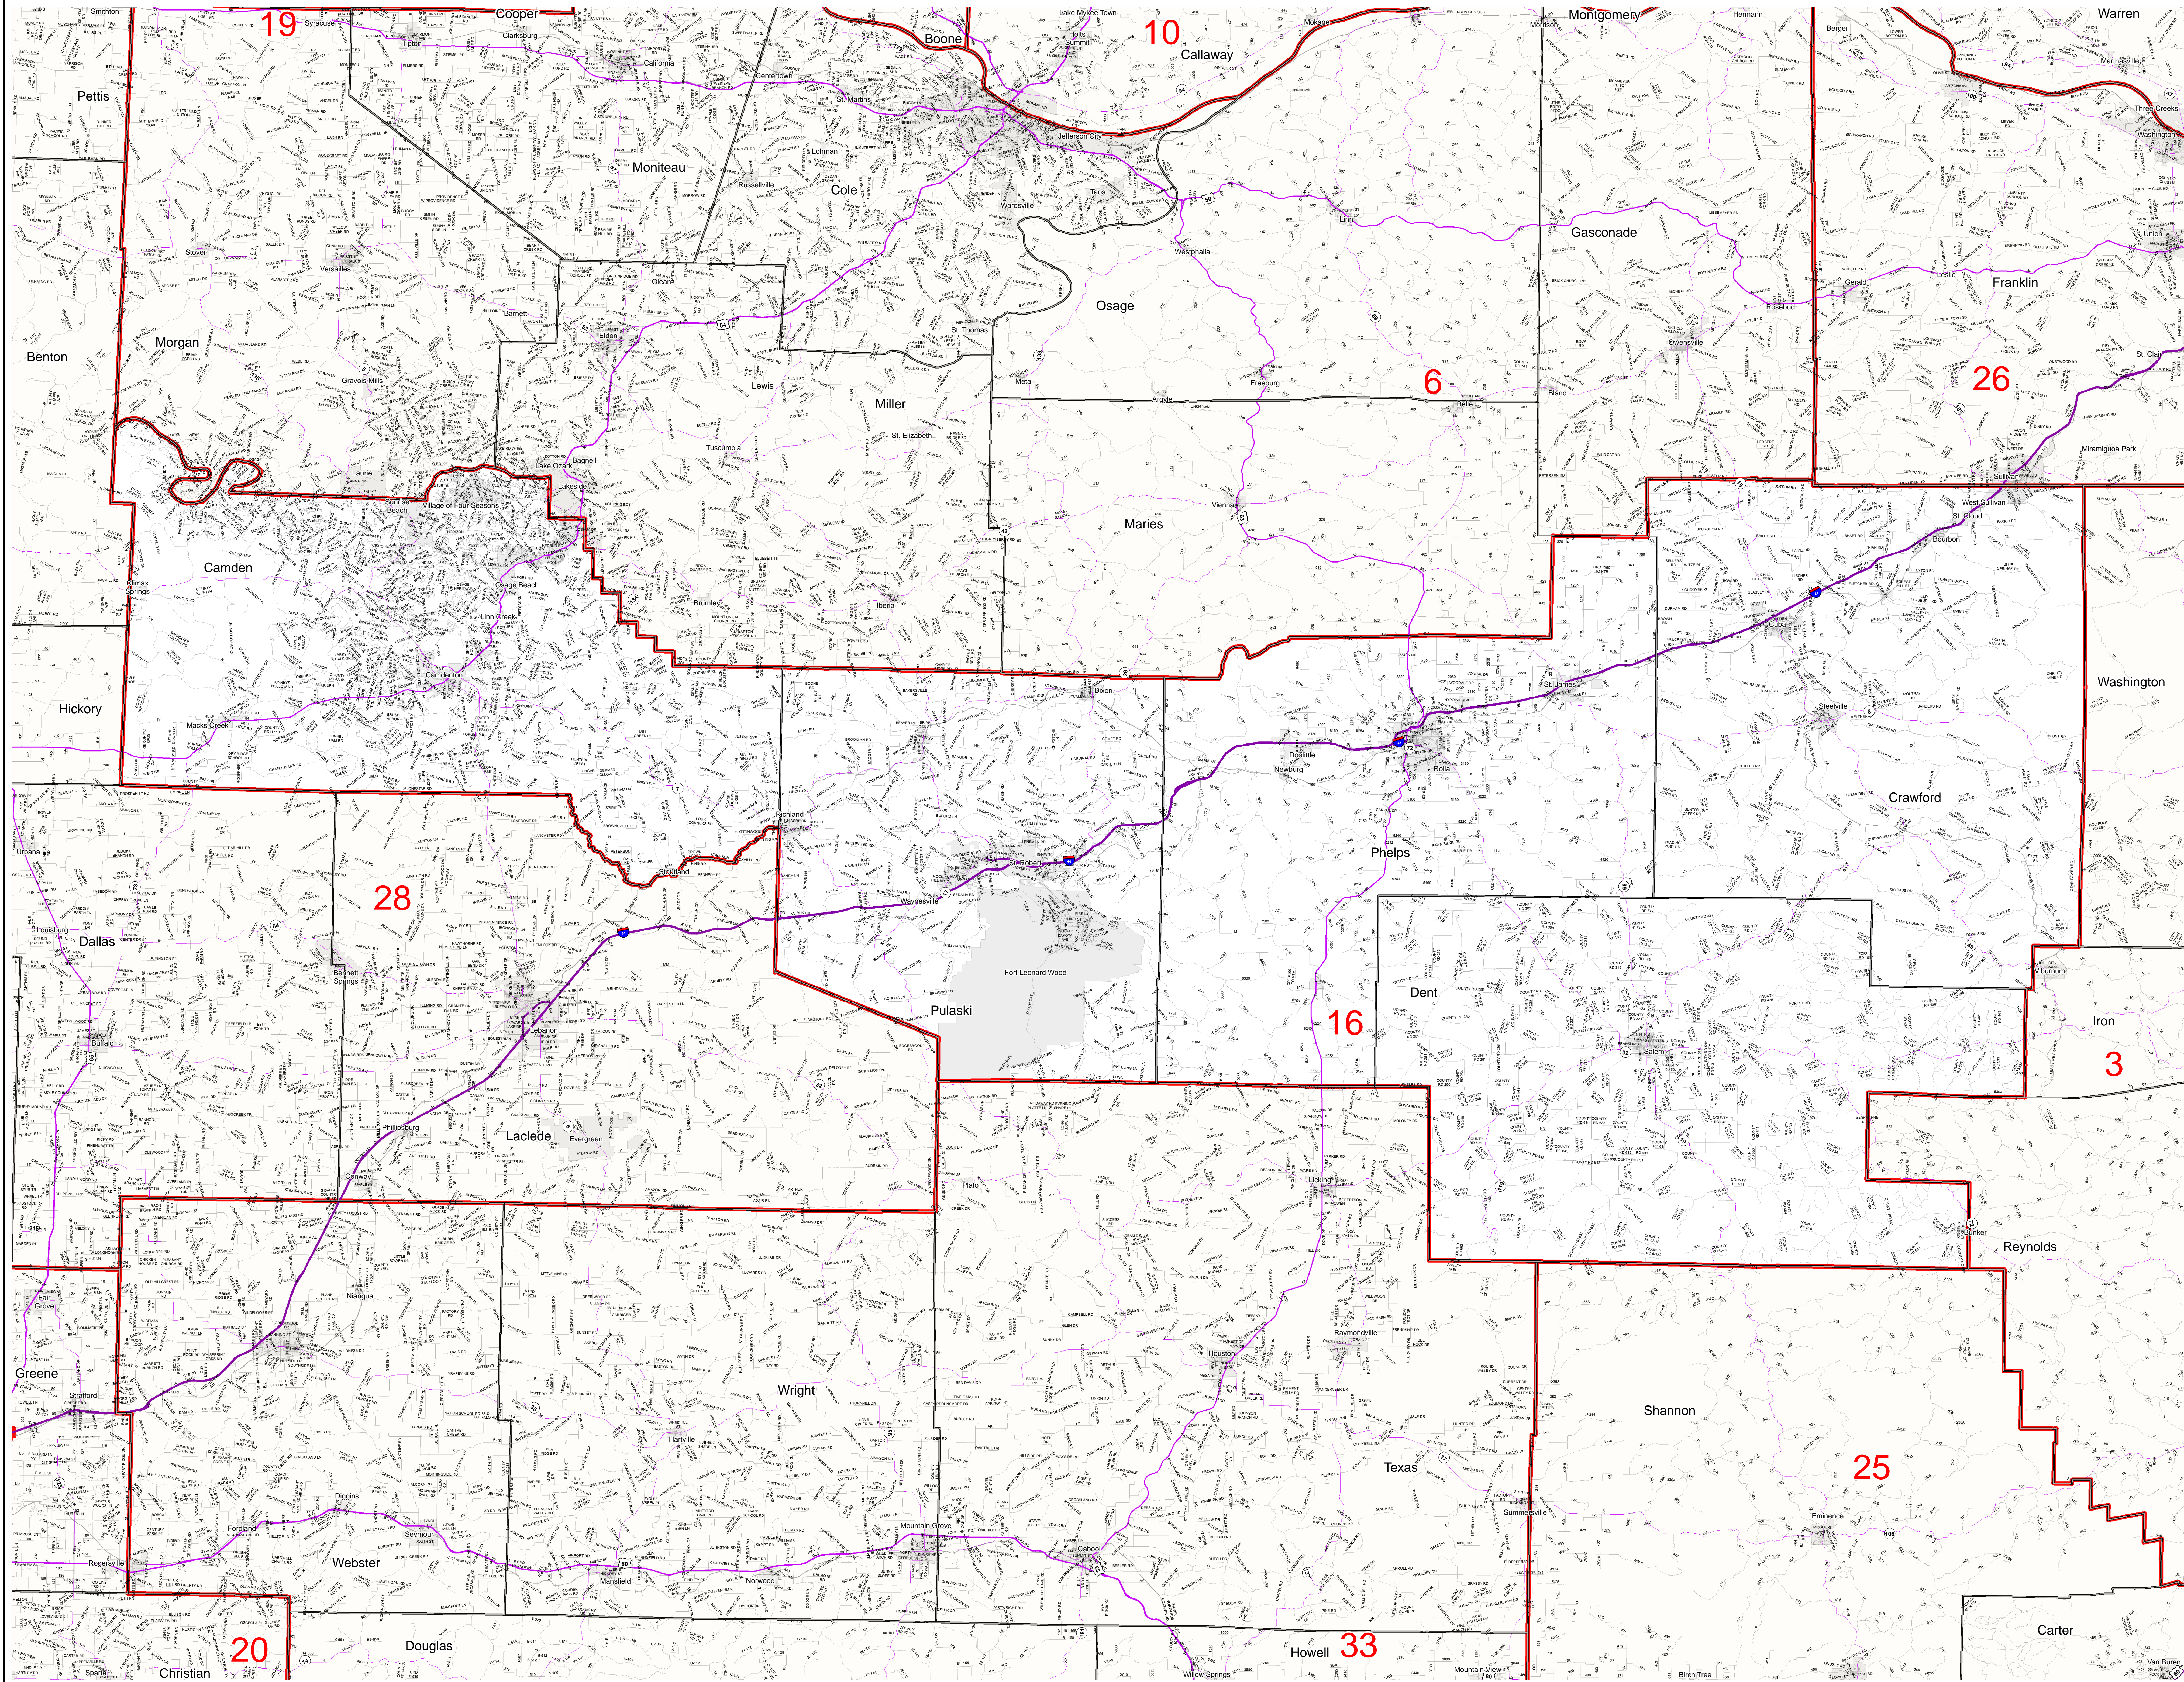

# Missouri State Senate District Number 16

## 2012 Senate Apportionment Commission – Final Plan

- ▭ Districts
- Counties
- Interstates
- U.S. Highways
- MO Highways
- Streets
- Incorporated Places\*
- Area Outside of Featured District

\*Includes census designated places (CDPs).